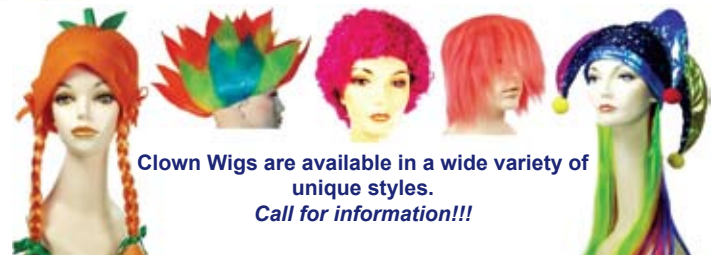

Clown Wigs are available in a wide variety of unique styles. **Call for information!!!**

BALD CAP: BY WOCHIE

$14.00

HAIRPIECES & BEARDS

Straight Fall	Long, straight, & pretty	$8.00
Economy Fall	16" Nice & synthetic	23.00
Mustaches & Beards	Call for styles & colors	$.55 to 39.00