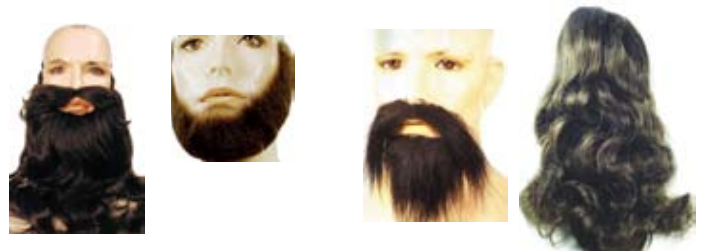

FAIRY TALE/CARTOON

Beautiful renditions of classic favorites.

Not meant to imply any connection with these characters. May not be precise replications.

	Alice in Wonderland	Straight blonde	\$30.00
	Annie	Curly	19.00
	Bargain Annie	Curly bright red	5.80
	Beauty	Movie version brown	19.00
	Boop	Black w/ center part & curls	16.00
	Cinderella	Gibson girl upsweep in white or blonde	28.00
	Dorothy	Intricately tied brown braids w/ ribbons	30.00
	Bargain Dorothy	Lesser quality, no ribbons	10.50

Godiva	6' wavy blonde, light blonde lucy red, brown or white	\$100.00
Bargain Godiva	6' wavy blonde	21.00
Into the Woods	12' blonde w/ velcro backing	190.00
Mermaid	Full long red style	42.00
Bargain Mermaid	Full long in henna red or cartoon red	7.70
Snow White	Black with ribbon on top	17.00

POPULAR STYLES

Some of our picks for wig favorites.

Elvis	Big version black, blond, white	\$ 28.00
Bargain Elvis	Very inexpensive in brown/black	16.00
Elvis Sideburns	Black mutton chops	4.60
Bargain Sideburns		1.20
Marilyn	Pageboy w/ slight wave	23.00
Bargain Marilyn	Less quality fiber	8.00
Santa Set	Handmade Yak set. Very light	400.00
Santa Set- Supreme	Superhigh quality & boxed	310.00
XL Supreme Set	Longer, wider, w/ wired mustache	92.00
Bargain Santa Set	Lesser quality w/ wired mustache	15.00

Clown Wigs are available in a wide variety of unique styles. **Call for information!!!**

BALD CAP: BY WOCHIE

\$14.00

HAIRPIECES & BEARDS

Straight Fall	Long, straight, & pretty	\$8.00
Economy Fall	16" Nice & synthetic	23.00
Mustaches & Beards	Call for styles & colors	\$.55 to 39.00